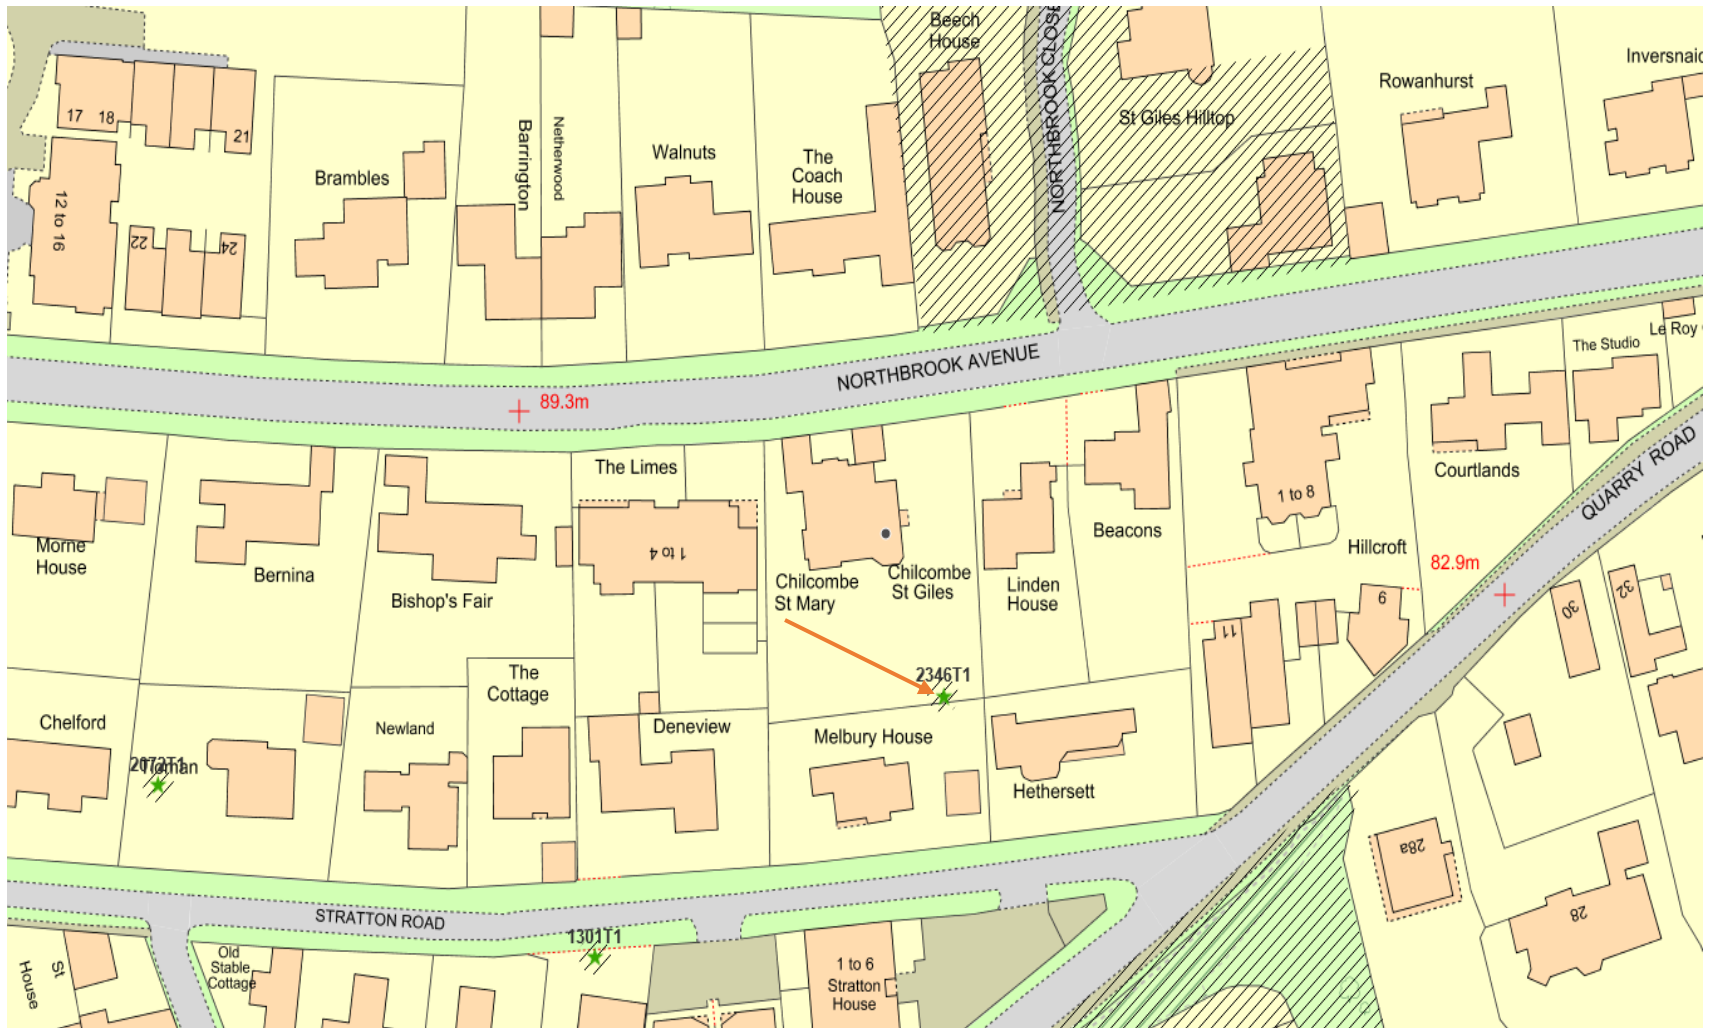

Confirmation of TPO 2346
Land at Chilcombe St Giles
Northbrook Avenue
Winchester

T1 Beech

T1
Beech

Recommendation To confirm TPO 2346