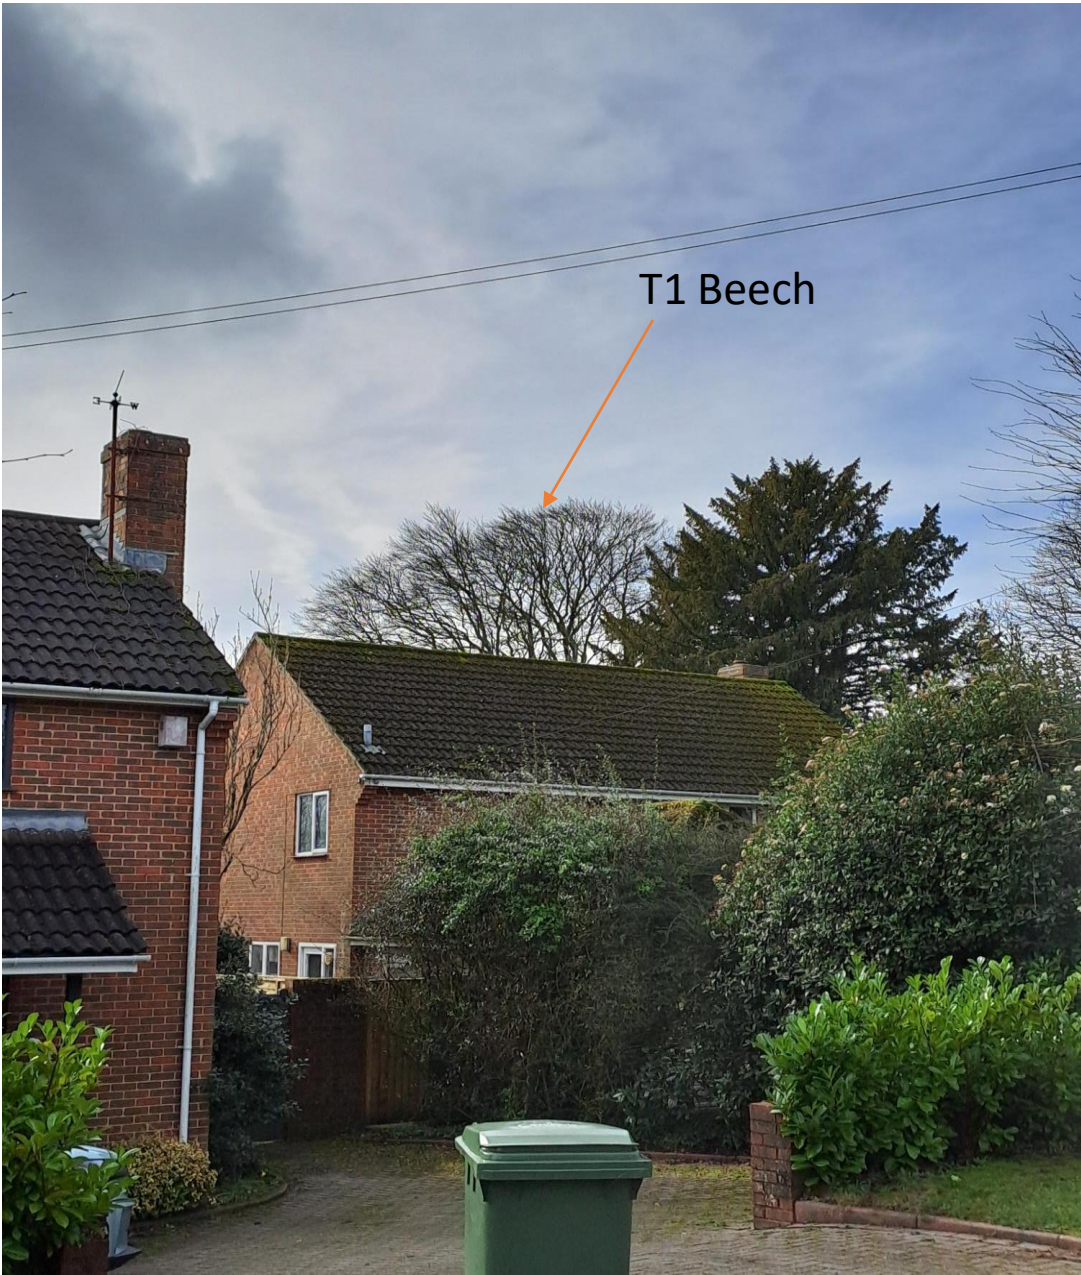

Confirmation of TPO 2346
Land at Chilcombe St Giles
Northbrook Avenue
Winchester

T1 Beech

T1
Beech

Recommendation To confirm TPO 2346